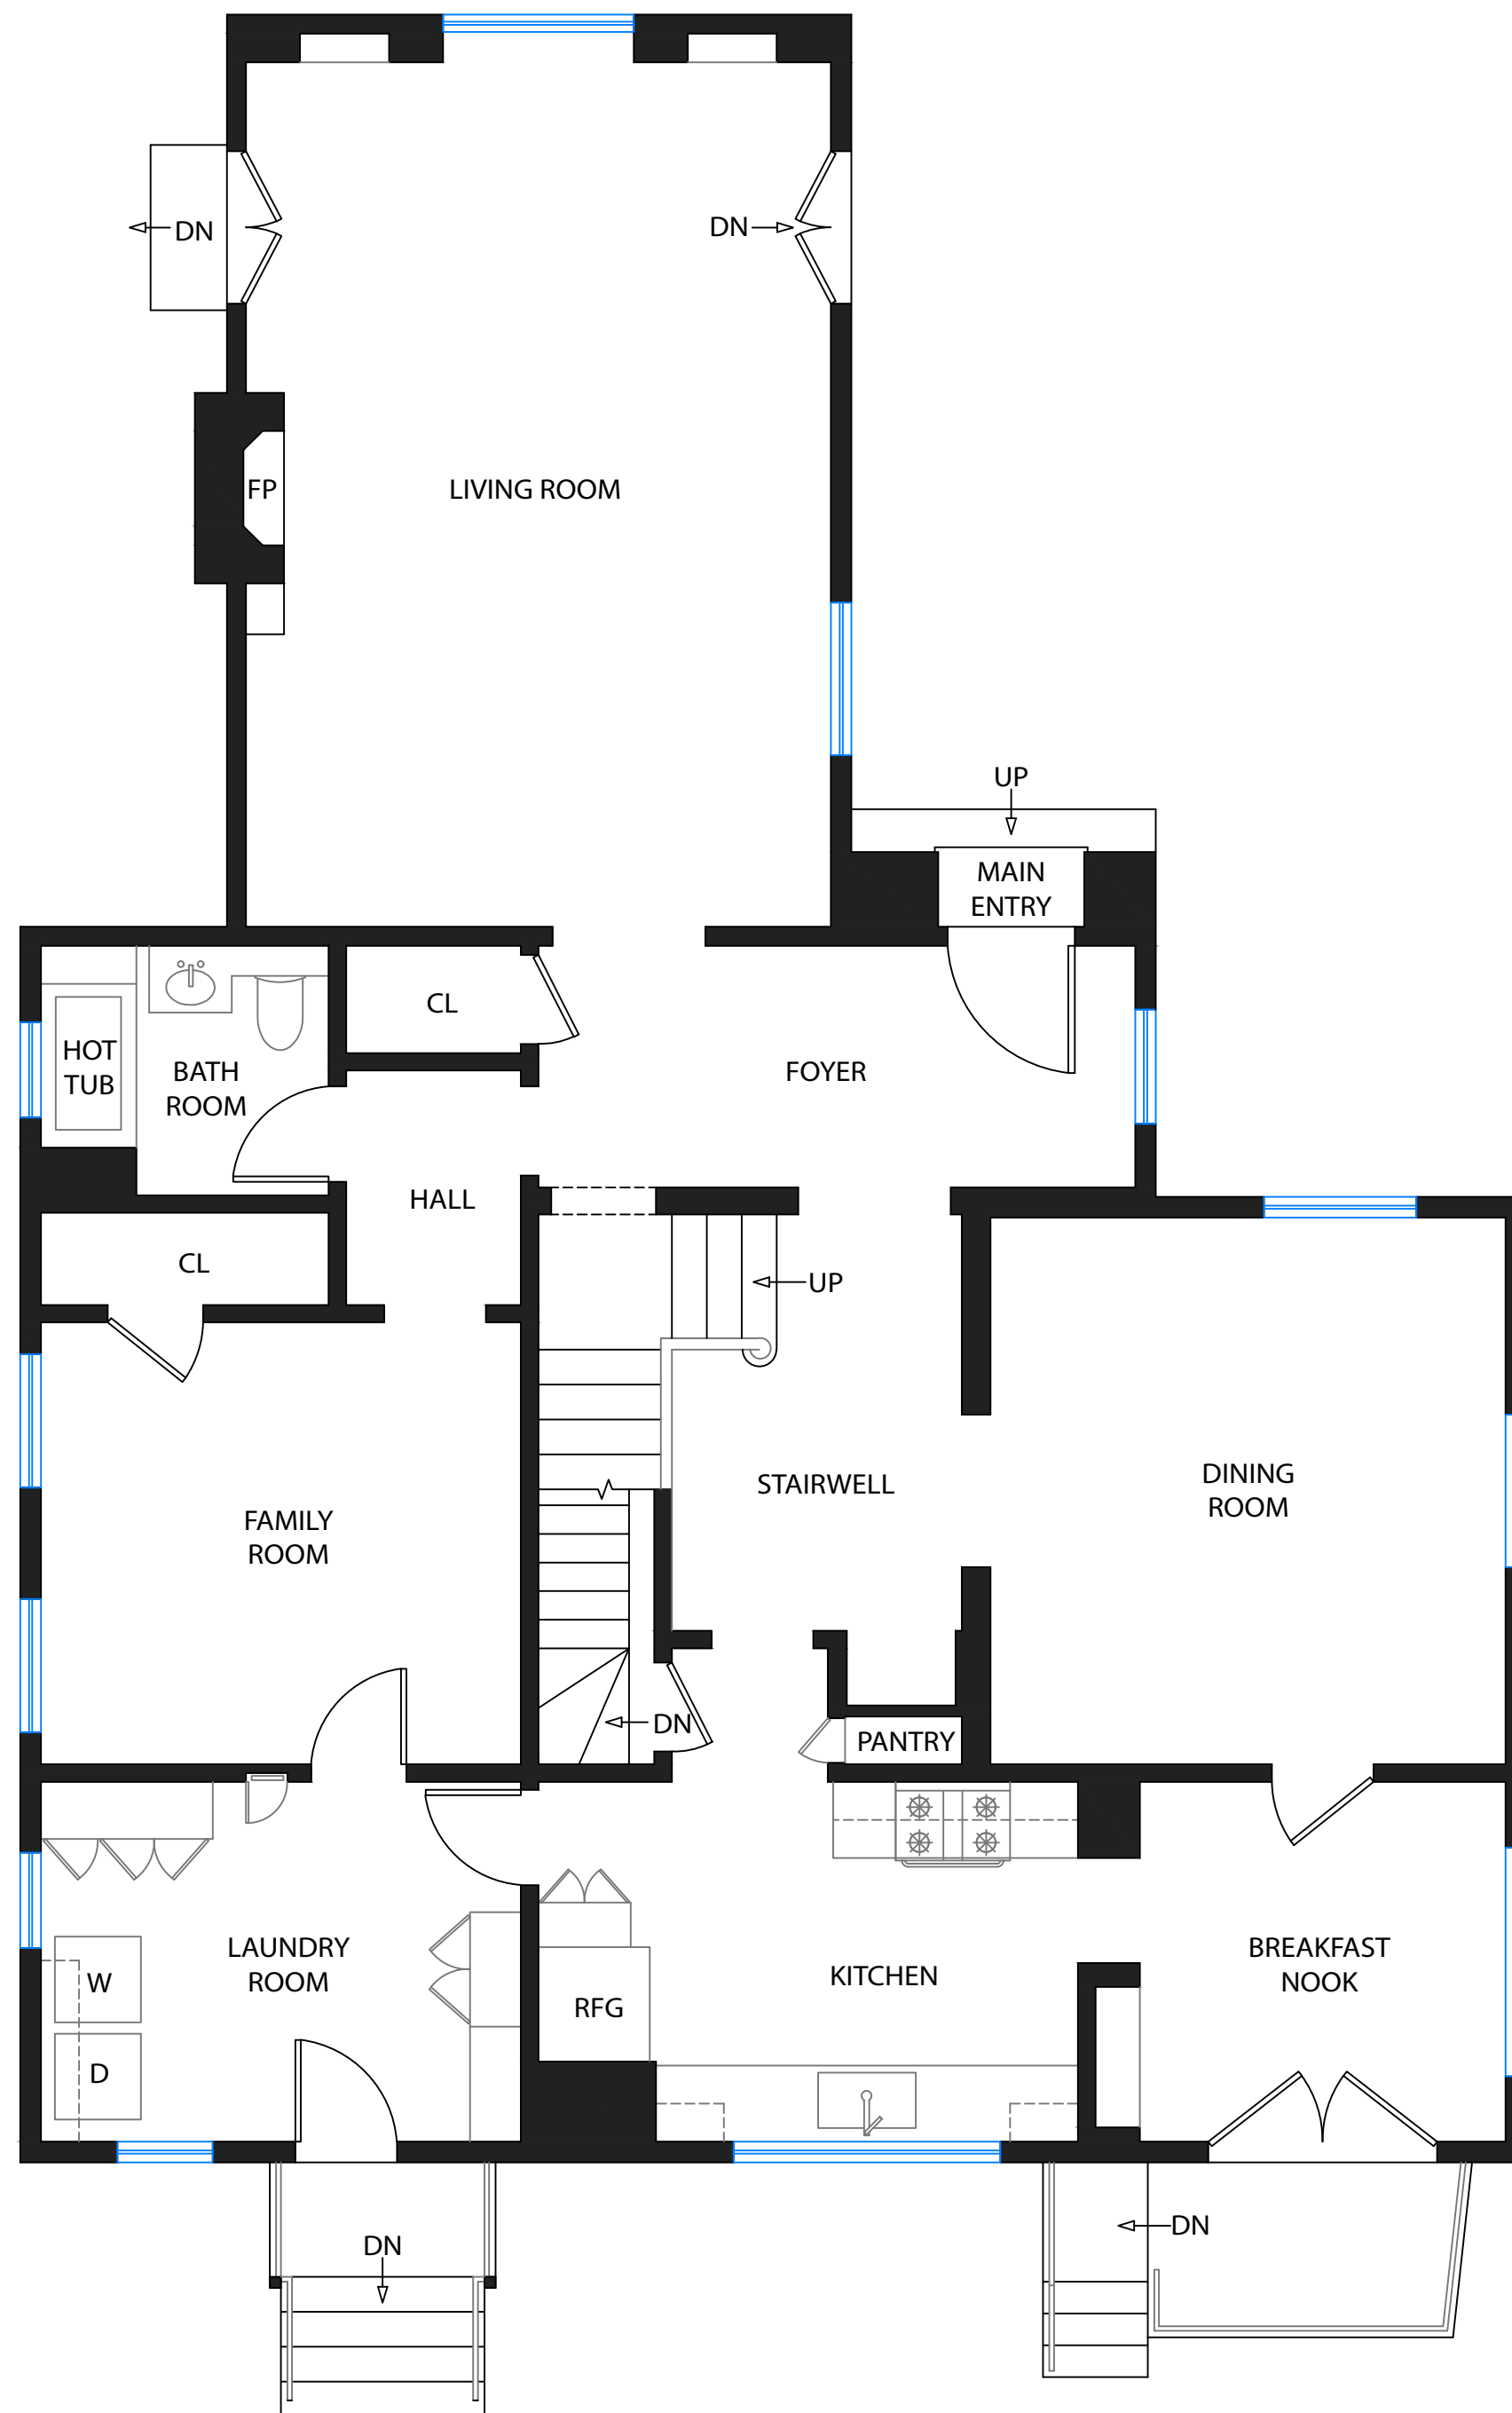

509 Edinburgh St.

San Mateo, CA. 94402

MAIN LEVEL

UPPER LEVEL

DISCLAIMER: RENDERING BY OPEN HOMES PHOTOGRAPHY. ALL MEASUREMENTS ARE APPROXIMATE AND MAY NOT BE EXACT. DO NOT RELY ON THE ACCURACY OF THIS FLOOR PLAN WHEN DETERMINING THE PRICE OF A PROPERTY OR MAKING DECISIONS REGARDING BUYING OR SELLING OF PROPERTIES WITHOUT INDEPENDENT VERIFICATION.