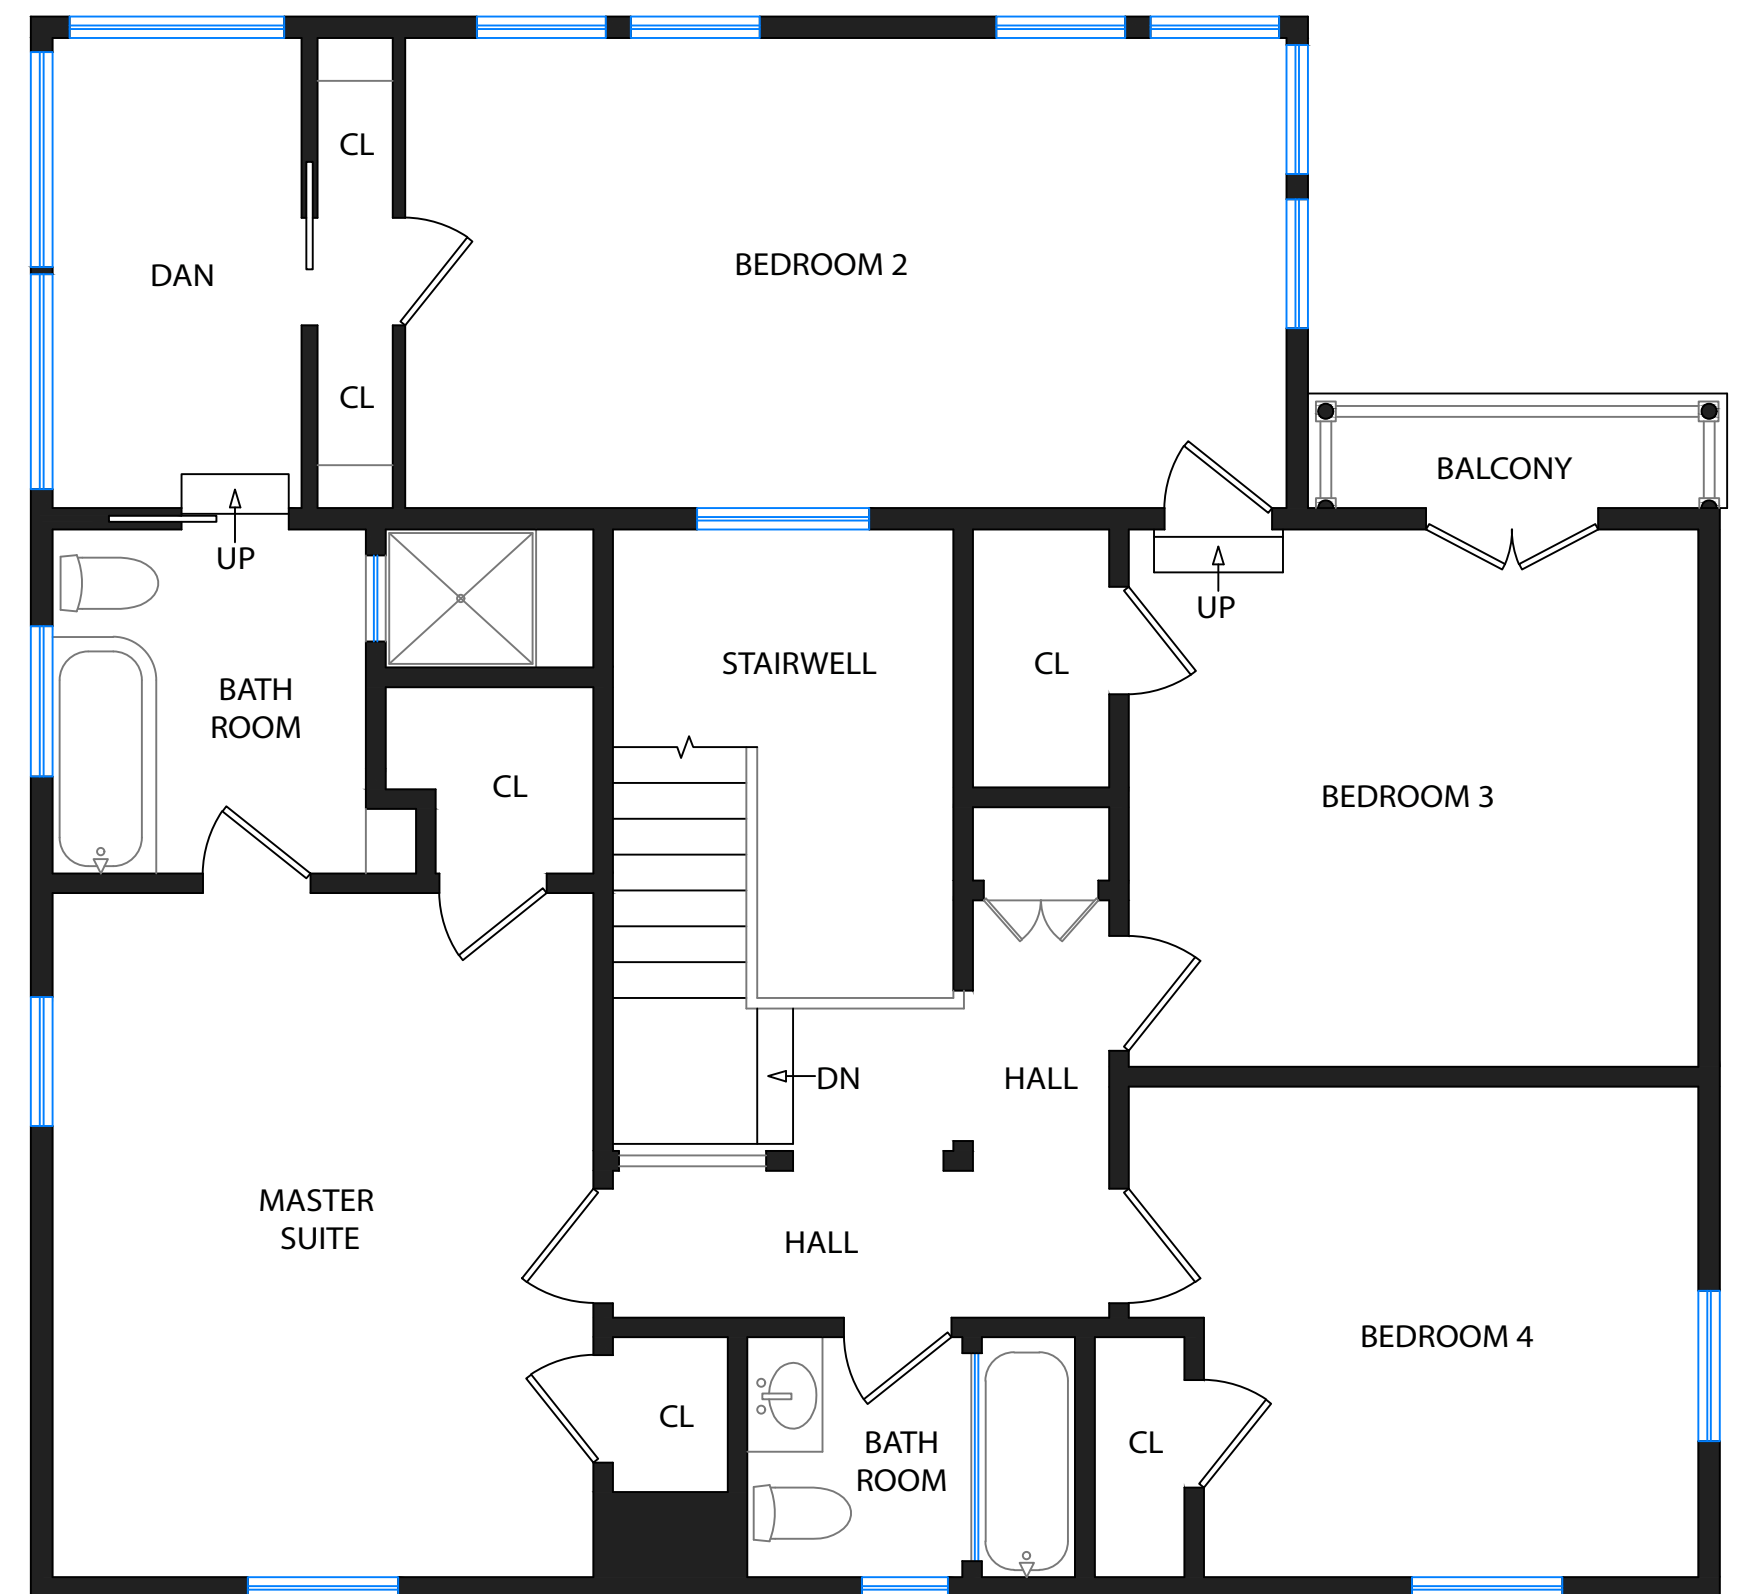

509 Edinburgh St.

San Mateo, CA. 94402

MAIN LEVEL

UPPER LEVEL

DISCLAIMER: RENDERING BY OPEN HOMES PHOTOGRAPHY. ALL MEASUREMENTS ARE APPROXIMATE AND MAY NOT BE EXACT. DO NOT RELY ON THE ACCURACY OF THIS FLOOR PLAN WHEN DETERMINING THE PRICE OF A PROPERTY OR MAKING DECISIONS REGARDING BUYING OR SELLING OF PROPERTIES WITHOUT INDEPENDENT VERIFICATION.